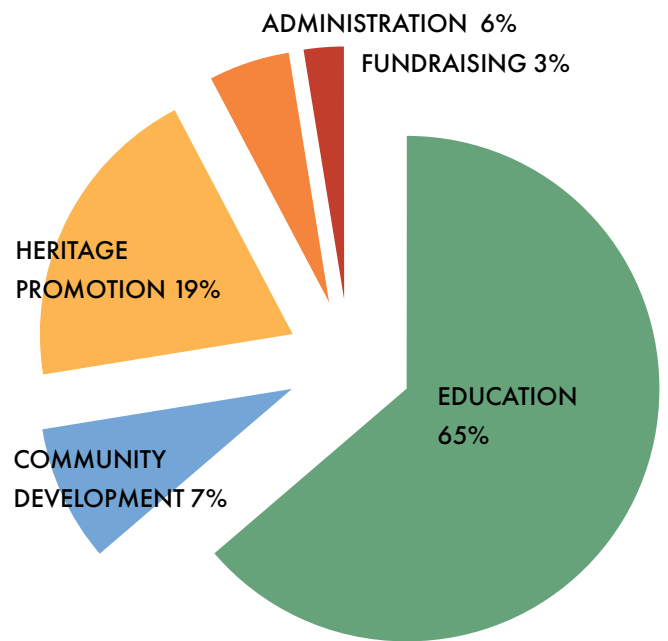

THANKS TO YOUR GENEROSITY, THE PARTNERSHIP DISBURSED **MORE THAN $1.5 MILLION** TO EDUCATION, COMMUNITY, AND HERITAGE PROGRAMS IN IRELAND, NORTH & SOUTH IN 2019.